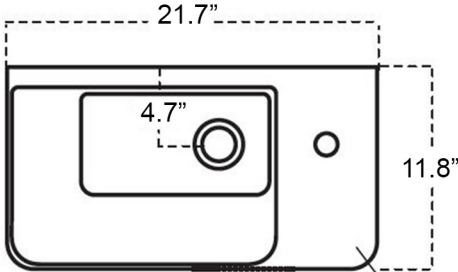

Finishes:

 Glossy White

SKU# | Options:

- Luxury 54 WG | Glossy White

* WS Bath Collections reserves the right to revise dimensions or information on this sheet without notice

| | | | |
|-----------------------------|-----------------------------|--|---|
| Collection Luxury | Model Luxury 54 | Dimensions Metric <i>1 inch = 2.54 cm</i> <i>1 inch = 25.4 mm</i> |  1051 Lea Drive - Collegeville, PA 19426 Tel. 215 513 9400 - Fax 610 831 0215 www.ws bathcollections.com - info@ws bathcollectins.com |
|-----------------------------|-----------------------------|--|---|

Product Specs Sheets

Collection
Luxury

Model |
Luxury 54

Dimensions Metric
1 inch = 2.54 cm
1 inch = 25.4 mm

WS[®]
BATH
COLLECTIONS

1051 Lea Drive - Collegeville, PA 19426
Tel. 215 513 9400 - Fax 610 831 0215
www.ws bathcollections.com - info@ws bathcollectins.com

MOUNTING HARDWARE

Wall-mount installation

Vessel/ countertop installation

Bolts

Silicone (*optional*)

Collection
Luxury

Model |
Luxury 54

Dimensions Metric
1 inch = 2.54 cm
1 inch = 25.4 mm