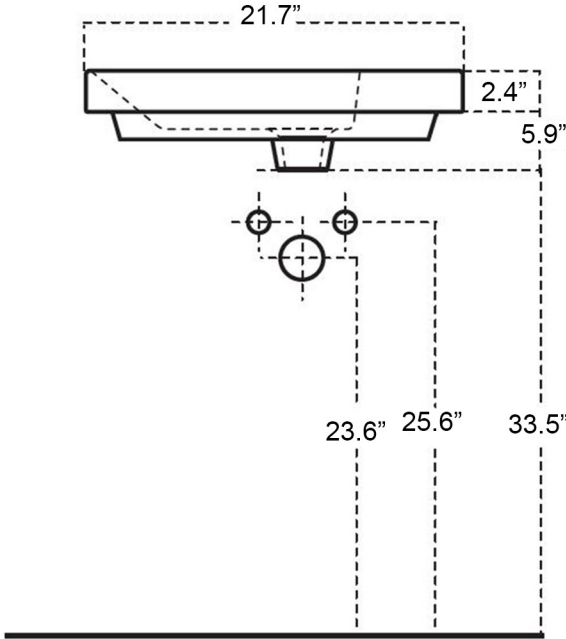

Luxury 54

Features

- Bathroom Sink
- Glossy White Finish
- Wall Mount or Countertop (Vessel) Installation
- With Single Faucet Hole
- Without Overflow

Related Items:

- WSBC 53995 | Push Waste Drain
- WSBC 53922 | Decorative Trap

Finishes:

 Glossy White

SKU# | Options:

- Luxury 54 WG | Glossy White

* WS Bath Collections reserves the right to revise dimensions or information on this sheet without notice

| | | | |
|-----------------------------|-----------------------------|--|---|
| Collection Luxury | Model Luxury 54 | Dimensions Metric <i>1 inch = 2.54 cm</i> <i>1 inch = 25.4 mm</i> |  1051 Lea Drive - Collegeville, PA 19426 Tel. 215 513 9400 - Fax 610 831 0215 www.ws bathcollections.com - info@ws bathcollectins.com |
|-----------------------------|-----------------------------|--|---|

Product Specs Sheets

Collection
Luxury

Model |
Luxury 54

Dimensions Metric
1 inch = 2.54 cm
1 inch = 25.4 mm

WS[®]
BATH
COLLECTIONS

1051 Lea Drive - Collegeville, PA 19426
Tel. 215 513 9400 - Fax 610 831 0215
www.ws bathcollections.com - info@ws bathcollectins.com

MOUNTING HARDWARE

Wall-mount installation

Vessel/ countertop installation

Bolts

Silicone (*optional*)

Collection
Luxury

Model |
Luxury 54

Dimensions Metric
1 inch = 2.54 cm
1 inch = 25.4 mm